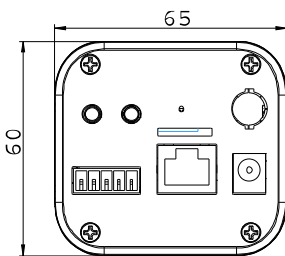

SPECIFICATIONS

Models	GV-BX110D (Fixed lens)	GV-BX110D (Varifocal lens)
Camera		
Image Sensor	1/3" progressive scan CMOS	
Picture Elements	1280 (H) x 1024 (V)	
Minimum Illumination	Color	1 Lux (1/60 sec), 0.1 Lux (1/5 sec), (30 IRE, F/1.4, AGC-On, slow shutter-Off)
	B/W	0.1 Lux (1/60 sec), 0.05 Lux (1/5 sec), (30 IRE, F/1.4, AGC-On, slow shutter-Off)
	IR ON	0 Lux (1/60 sec), (50 IRE, F/1.4, AGC-On, slow shutter-Off)
Shutter Speed	1/5 ~ 1/4000 sec, Automatic (Balanced, Speed Priority, Quality Priority)	
White Balance	Automatic, Manual (2800K ~ 8500K)	
Lens		
Megapixel	Yes	
Day/Night support (with removable infrared-cut filter)	Yes	
Iris	Fixed Iris	DC Drive
Focal Length	f = 4.0 mm ± 5%	f = 4 ~ 9 mm
Max Aperture	F / 1.5 ± 5%	F / 1.4
Mount	CS Mount