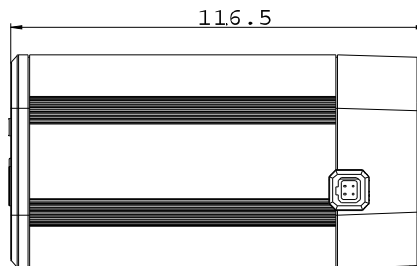

SPECIFICATIONS

Models	GV-BX110D (Fixed lens)	GV-BX110D (Varifocal lens)
Camera		
Image Sensor	1/3" progressive scan CMOS	
Picture Elements	1280 (H) x 1024 (V)	
Minimum Illumination	Color	1 Lux (1/60 sec), 0.1 Lux (1/5 sec), (30 IRE, F/1.4, AGC-On, slow shutter-Off)
	B/W	0.1 Lux (1/60 sec), 0.05 Lux (1/5 sec), (30 IRE, F/1.4, AGC-On, slow shutter-Off)
	IR ON	0 Lux (1/60 sec), (50 IRE, F/1.4, AGC-On, slow shutter-Off)
Shutter Speed	1/5 ~ 1/4000 sec, Automatic (Balanced, Speed Priority, Quality Priority)	
White Balance	Automatic, Manual (2800K ~ 8500K)	
Lens		
Megapixel	Yes	
Day/Night support (with removable infrared-cut filter)	Yes	
Iris	Fixed Iris	DC Drive
Focal Length	f = 4.0 mm ± 5%	f = 4 ~ 9 mm
Max Aperture	F / 1.5 ± 5%	F / 1.4
Mount	CS Mount